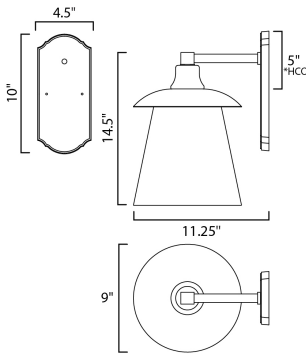

PRODUCT DESCRIPTION

Our new collections of outdoor fixtures feature the latest trends at excellent pricing. The combination of long-lasting die cast aluminum and hand blown thick clear glass is accentuated with the two-tone finish of Bronze and Gold creating the ultimate designer look.

MEASUREMENTS

- DIMENSION : 9" W x 14.5" H x 11.25" Ext
- BACK PLATE : 4.5" W x 10" H x 5" HCO
- HANGING WEIGHT : 3.89 lb

LAMPING

- INPUT VOLTAGE : 120V
- LUMENS : 450 Rated (400 Del.)
- BULB : 1 x 6W LED E26 Medium , 6W Total
- BULB INCLUDED : (Included)
- DIMMABLE : Triac CL
- CRI : 90+ CRI
- COLOR_TEMP : 2700K
- LIGHTING_DIRECTION : Down

FINISHES OPTION

- Bronze / Gold (BZGLD)

MATERIAL

Aluminum, Glass

RATINGS

cETLus
Wet Location

ADDITIONAL

INSTALL UP/DOWN: Down
RATED LIFE 35000 Hours
OPERATING TEMPERATURE:
-20°C (-4°F), 40°C (104°F)

Always consult a qualified electrician before installing any lighting product.